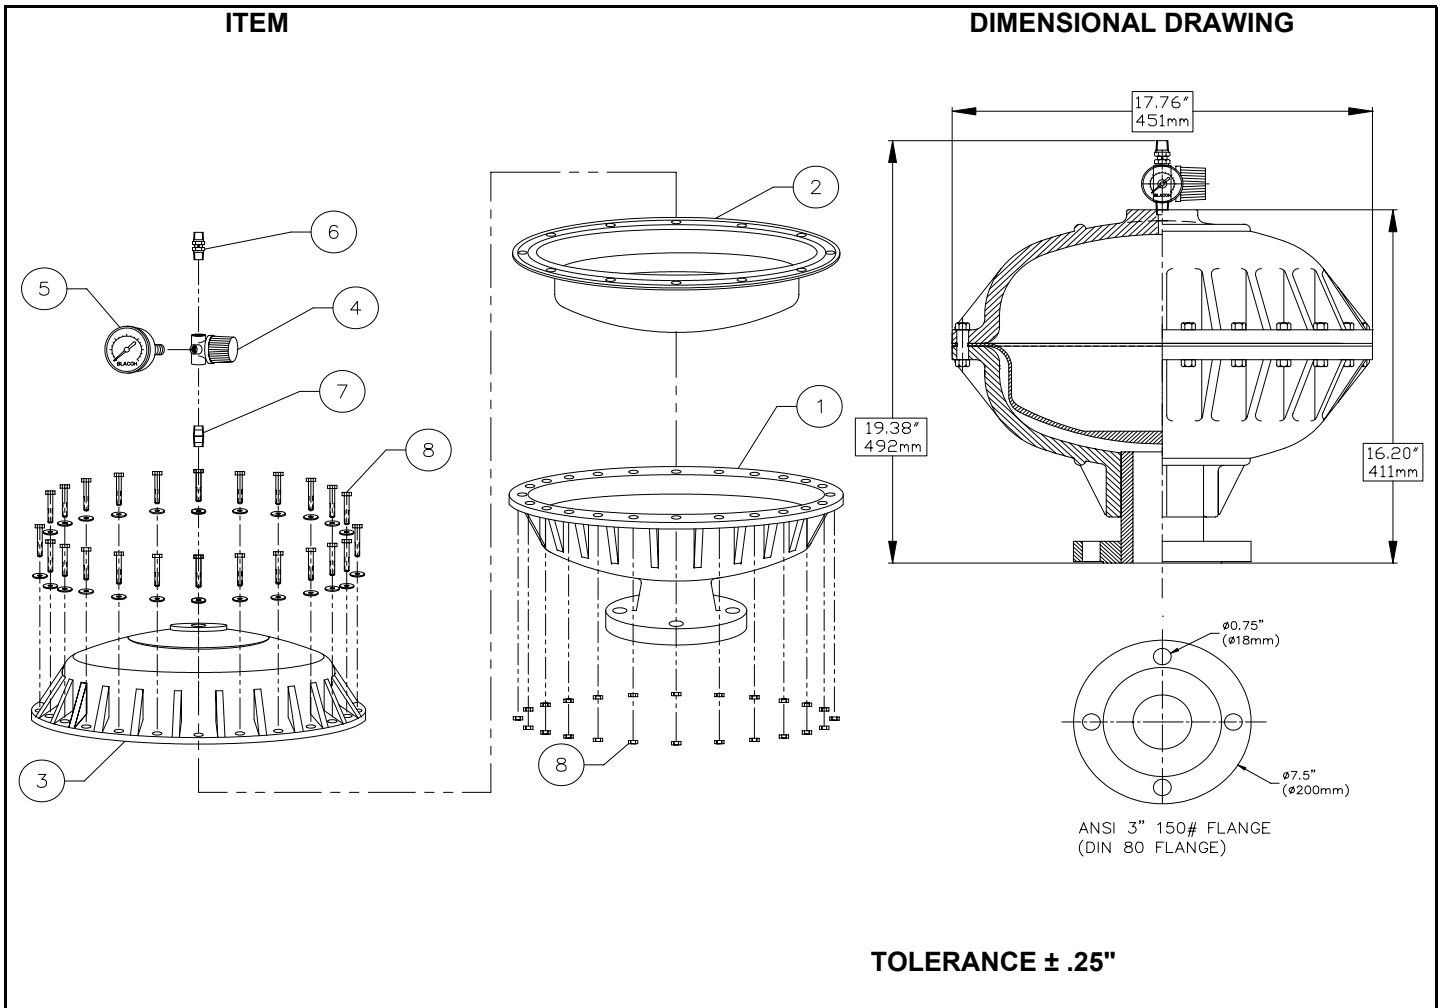

SENTRY MODEL #:	P4000ND
MAXIMUM PRESSURE:	125 PSI/9 BAR
CAPACITY:	5 GALLON/18.93 LITERS
WETTED HOUSING:	GLASS FILLED POLYPROPYLENE
NONWETTED HOUSING:	GLASS FILLED POLYPROPYLENE
BLADDER:	EPDM
INLET:	3" 150# FLANGE
AIR CONTROL:	ADJUSTABLE

DESCRIPTION				
ITEM	PART #	QTY	Component	Material
1	P4000-27	1	Wetted Housing	Glass Filled Polypropylene
2	231-028	1	Bladder	EPDM
3	P4000-24	1	Non-wetted Housing	Glass Filled Polypropylene
4	101-21	1	Air Regulator	Paint Coated Aluminum-Plastic Knob
5	101-20	1	Gauge	Plastic, Brass, Bronze
6	101-30	1	Check Valve	Brass
7	101-23	1	Nipple	Stainless Steel
8	4005-45	1	Hardware Assembly	Stainless Steel

6/2/2003

TOLERANCE ± .25"

BLACOH FLUID CONTROL, INC

RIVERSIDE, CA 92507 USA

TEL: 800.603.7867 or 909.342.3100 Fax: 909.342.3101

E-mail: sales@blacoh.com web site: www.blacoh.com